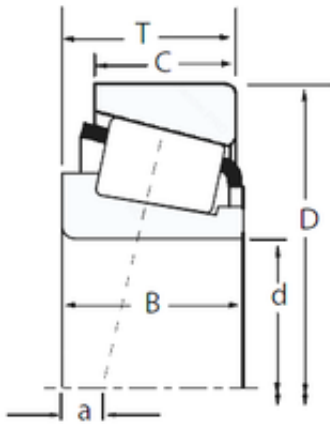

### Germany taper roller bearing 32215 timken bearing

Bearing No. 32215

Size	75x130x33.25 mm
Bore Diameter	75 mm
Outer Diameter	130 mm
Width	33,25 mm
d	75 mm
D	130 mm
T	33,25 mm
B	31 mm
C	27 mm
R	2 mm
r	1,5 mm
Weight	1,69 Kg
Dynamic load rating radial (C)	184 kN
Calculation factor (e)	0,44