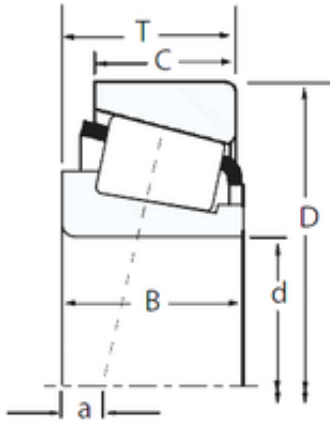

China 6205 2rs Bearing Supplier

Timken ISO Class Tapered Roller Bearing 30205 25x52x16.25mm wheel Bearings 30205M-90KM1

Bearing No. 30205

Size	25x52x16.25 mm
Bore Diameter	25 mm
Outer Diameter	52 mm
Width	16,25 mm
d	25 mm
D	52 mm
T	16,25 mm
B	15 mm
C	13 mm
R	1 mm
r	1 mm
Weight	0,15 Kg
Dynamic load rating radial (C)	36,9 kN
Calculation factor (e)	0,37

30205 Bearing 2D drawings and 3D CAD models